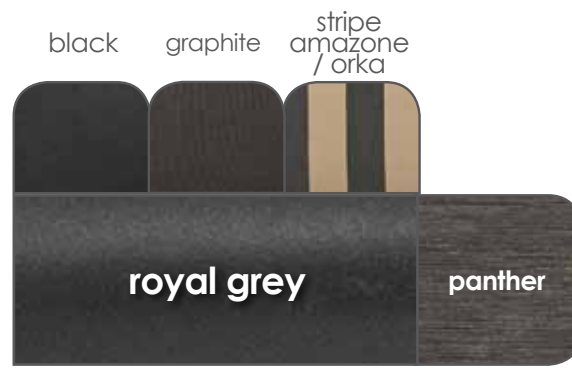

Aluminium - Polywood